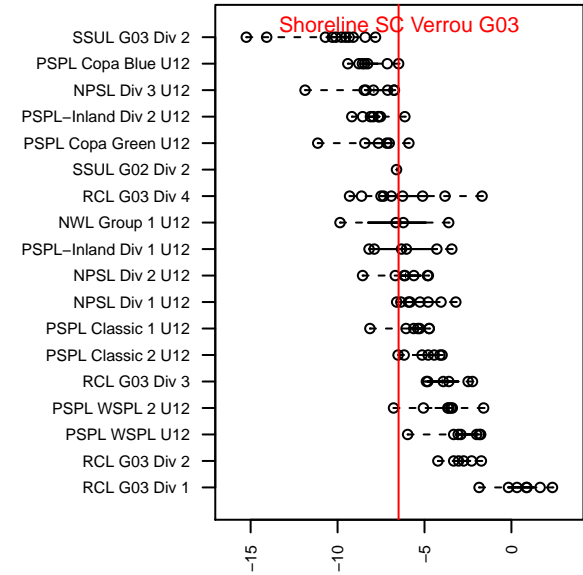

Shoreline SC Verrou G03

Shoreline, WA
G03 total strength=476
attack=0.28 defense=0.38
fall league = PSPL Copa Blue U12

alt names used:
Shoreline Sports Club Verrou G03

Venues played:
2015 PSPL Copa Blue U12

**attack and defense variance (black dot)
relative to other teams
and top 10 in region**

**attack and defense rating
relative to others at age
and all opponents in last 13 months**

Performance relative to 13 month average