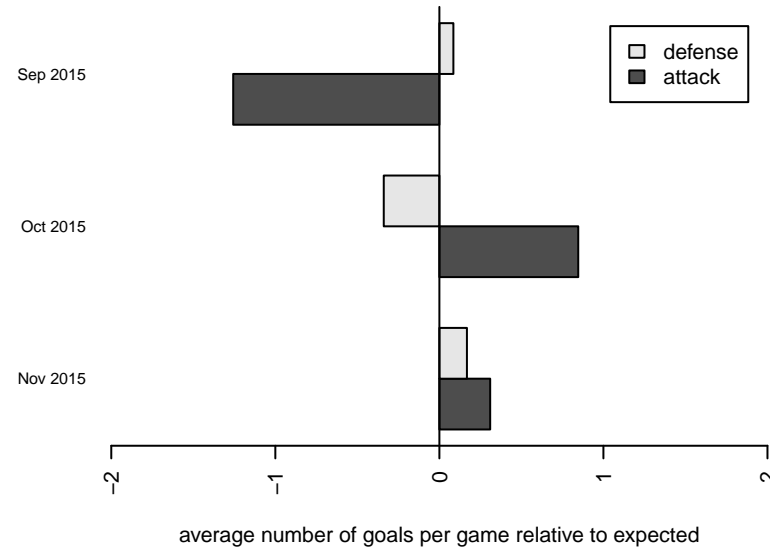

Performance relative to 13 month average